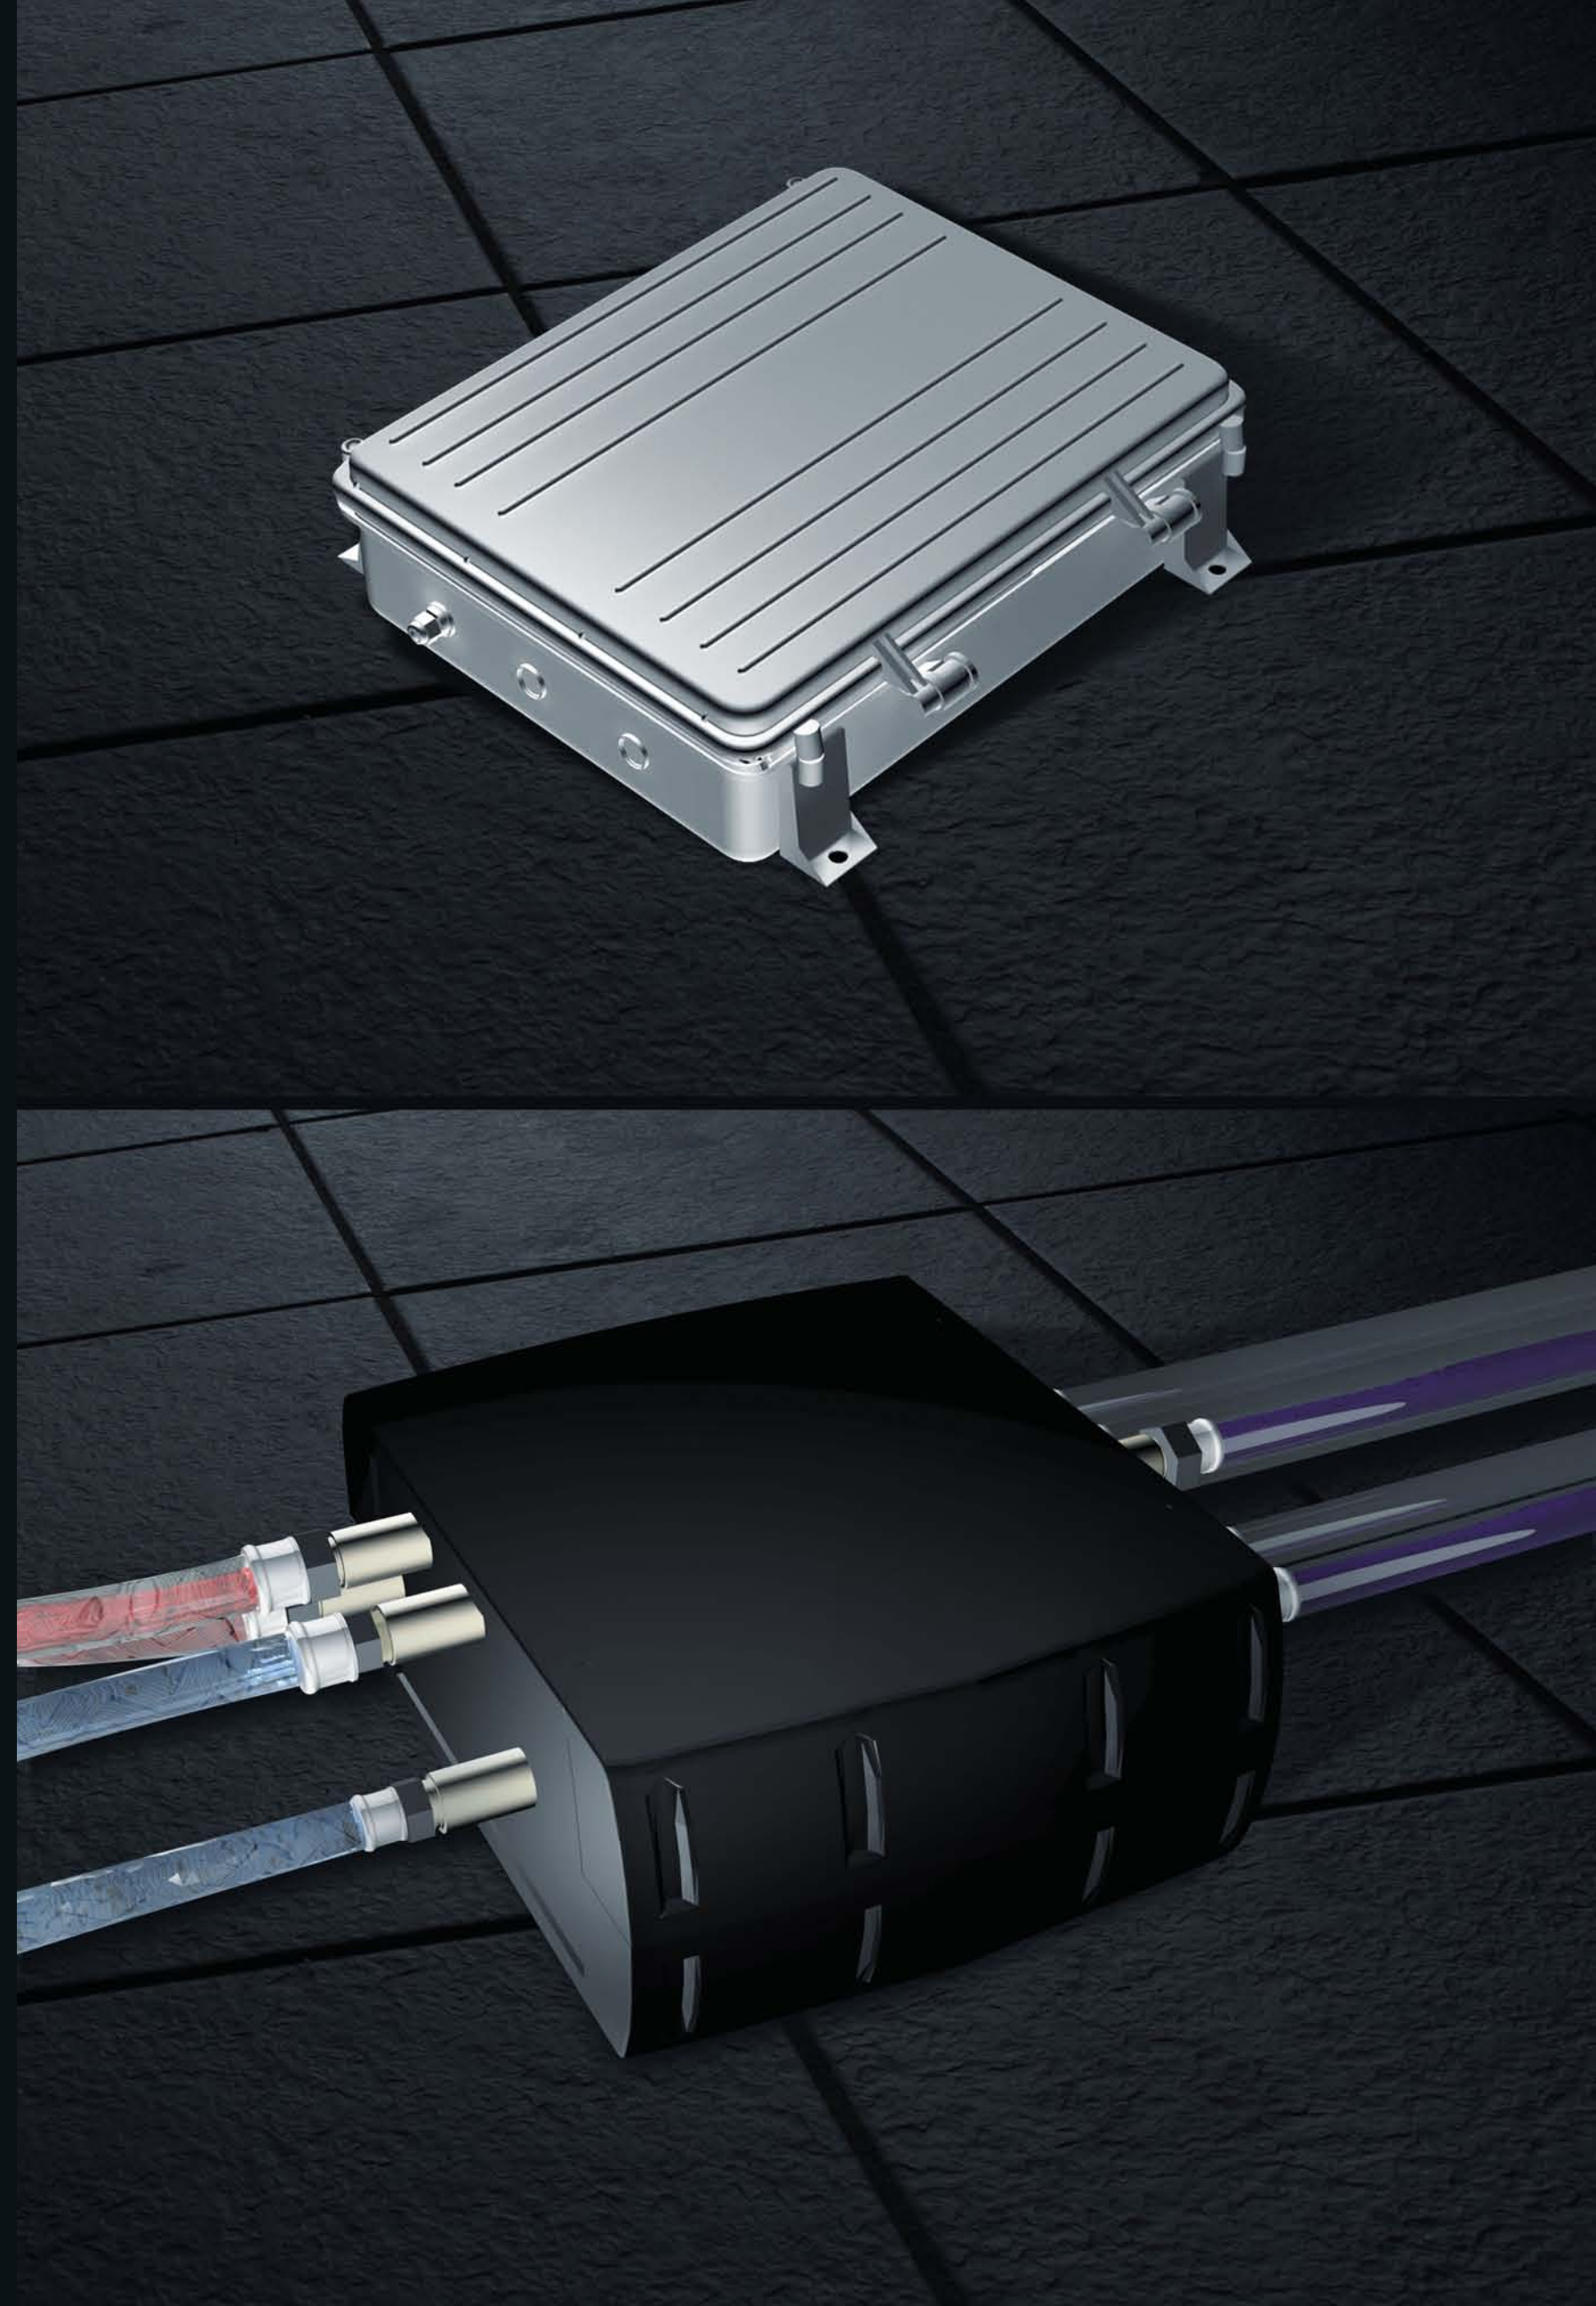

**Durability:** great for continuous use thanks to the absence of friction, IP 5-4 components, and piezo-electric technology - which makes it India's first reliable fully electronic thermostat

A close-up, profile view of a woman with her eyes closed, enjoying a shower. Water is spraying over her face and hair, creating a misty atmosphere. The lighting is soft and focused on her face, highlighting her features and the texture of the water droplets.