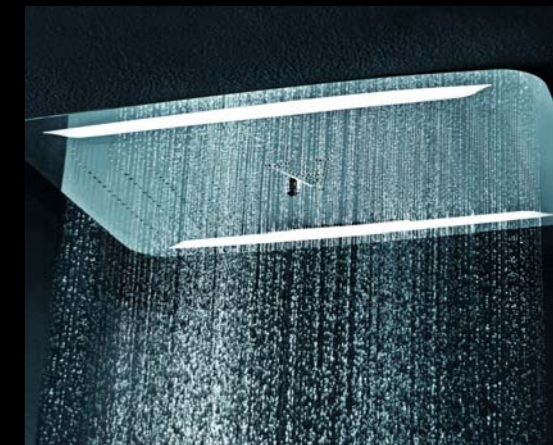

**Durability:** great for continuous use thanks to the absence of friction, IP 5-4 components, and piezo-electric technology - which makes it India's first reliable fully electronic thermostat

A close-up, profile view of a woman with her eyes closed, enjoying a shower. Water is spraying over her face and hair, creating a misty atmosphere. The lighting is soft and focused on her face, highlighting her features and the texture of the water droplets.

## THE 3 REQUISITES FOR REVOLUTIONARY SHOWERING LUXURY:

All you need to start enjoying showering like never before, are the following in your bathroom:

1. Constant hot water supply (storage heaters of at least 80 - 100 ltr capacity)
2. Filtered and softened water supply
3. A minimum water pressure of 3 Bar in your cold and hot water supply lines

# RAINJOY. THE SHOWER-SPA WORKS BEST WITH SHOWERTRONICS IV6:

rainjoy from Artize is the next step in extra large, concealed, overhead showers. Featuring clean, aesthetic lines, and an enviable size, rainjoy is a shower that envelops you with an array of soothing sensations inspired by nature's brilliant, rejuvenating ways with water.

Offering a choice of showering modes like Rain, Intense, Waterfall and even Mist, the rainjoy showering experience is a complete body bath that envelops the senses like a session at the spa!

A COMPLETE RANGE OF SPAS TO CHOOSE FROM