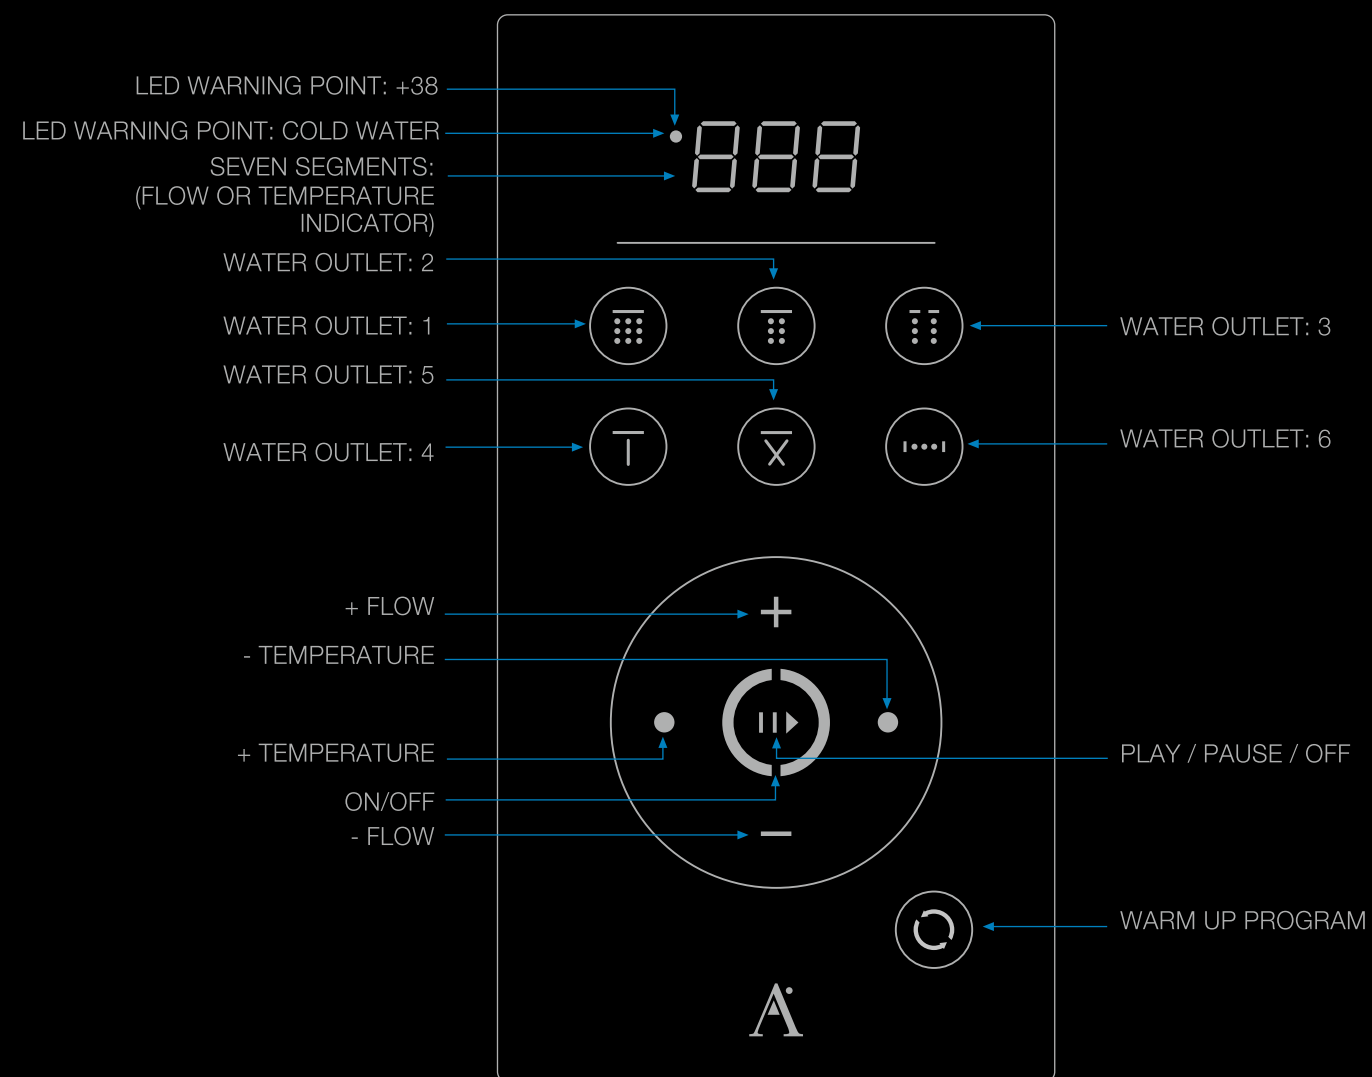

THE SHOWERTRONIC iV6 TOUCHPAD