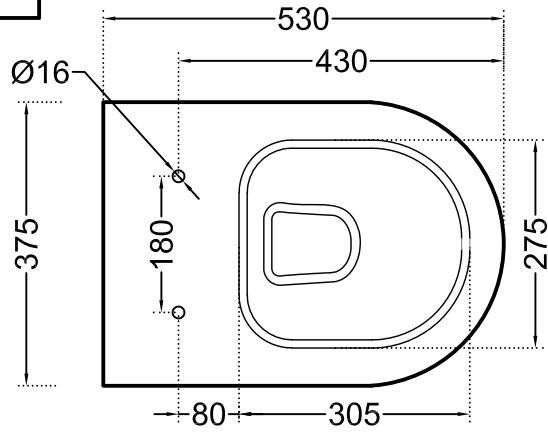

Artize

LXS-WHT-67953BIUF

TOP VIEW

SIDE VIEW

BACK VIEW

ALL DIMENSIONS ARE IN MM.
(TOLERANCE ± 5 MM)