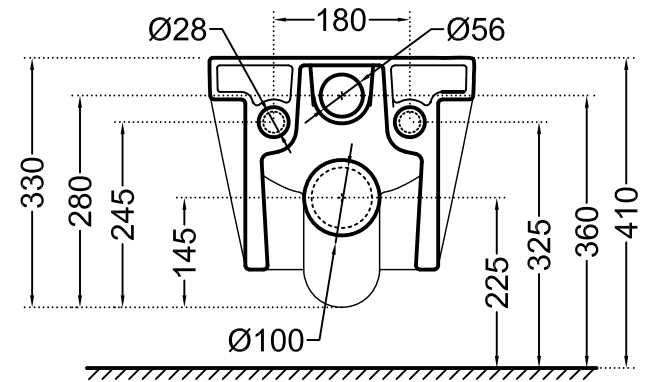

Artize

LXS-WHT-67953BIUF

TOP VIEW

SIDE VIEW

BACK VIEW

ALL DIMENSIONS ARE IN MM.
(TOLERANCE ± 5 MM)