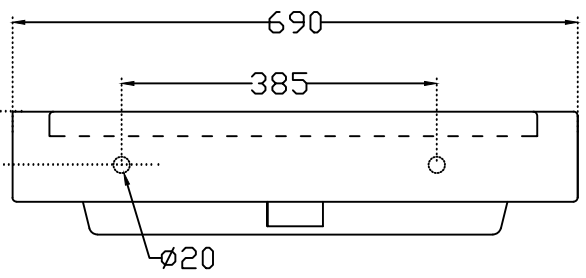

TOP VIEW

SIDE VIEW

BACK VIEW

FL.LVL

FL.LVL

	<b>Jaquar Group</b> Global Headquarters Plot No. 3, Sector- M-11, IMT Manesar Gurgaon, NCR - 122050, India E-mail : Sales: support@jaquar.com Customer Service : service@jaquar.com		ITEM CODE	LBS-WHT-45801
	ITEM TYPE	WALL HUNG BASIN		
	ITEM SIZE	690X490X110 mm		
	ALL DIMENSIONS ARE IN MM. (TOLERANCE ± 5 MM)			