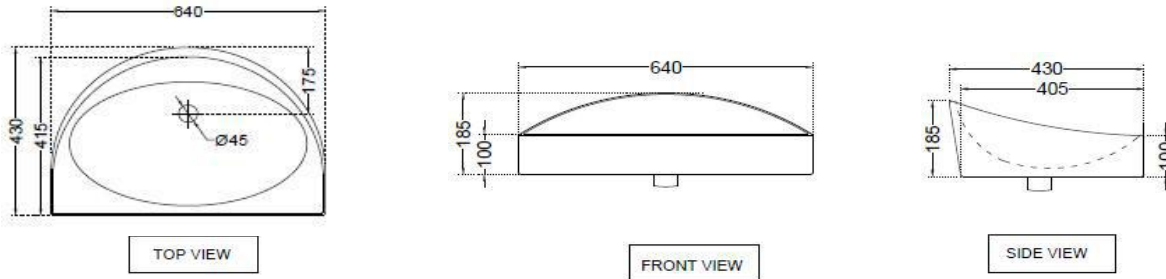

SPECIFICATION DATA SHEET

PRODUCT DETAILS

Manufacturer:	Artize	Type:	Table Top Basin
Outlet	Vertical	Colour:	White
Technical Details:	ID of waste outlet hole dia. $\varnothing 45 \pm 3$ mm	Material:	Fine Fire Clay
	Horizontal distance between the Bowl edge and the centre line of the waste outlet hole ≤ 175 mm		

PRODUCT IMAGE

TECHNICAL DRAWING

Product Dimension	640x430x185 mm	FEATURES Exclusive design
Basin Inner Dimension	565x390x80 mm	
Product Weight	15.25 kg.	

CERTIFICATION

Compliance : EN 997 :2012+A1:2015 / MS 1522:2015

DISCLAIMER: Our every effort has been made to ensure factual accuracy, the information presented subject to changes due to requirements in different sites, markets and/ or countries. All dimensions are in mm (Tolerance ± 5 MM). Jaquar reserves the right to make the necessary amendments at any time without prior notice.