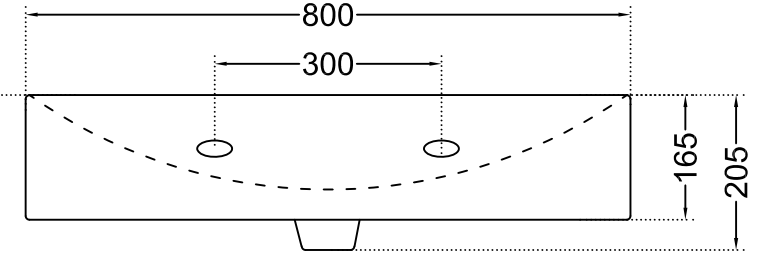

TOP VIEW

FL.LVL

BACK VIEW

FL.LVL

SIDE VIEW

	Jaquar Group Global Headquarters Plot No. 3, Sector- M-11, IMT Manesar Gurgaon, NCR - 122050, India E-mail : Sales: support@jaquar.com Customer Service : service@jaquar.com		ITEM CODE	CFS-WHT-69801
	ITEM TYPE	WALL HUNG BASIN		
	ITEM SIZE	800x520x165 mm		
	ALL DIMENSIONS ARE IN MM. (TOLERANCE ± 5 MM)			