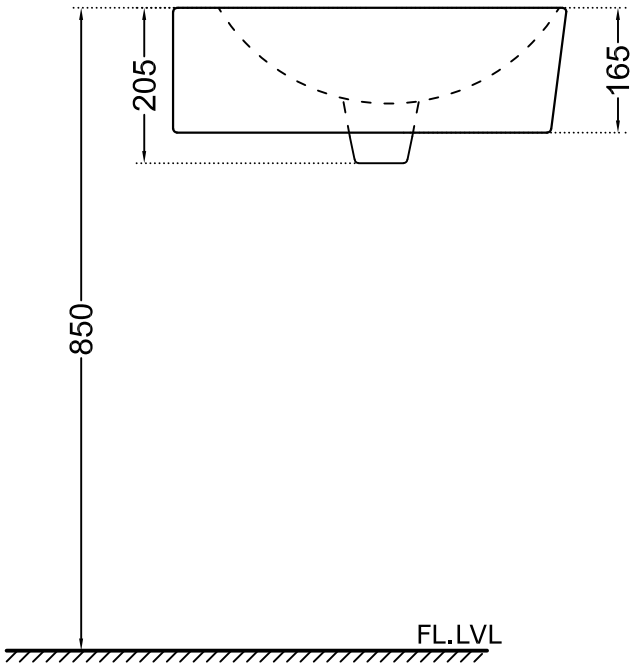

TOP VIEW

FL.LVL

BACK VIEW

FL.LVL

SIDE VIEW

	Jaquar Group Global Headquarters Plot No. 3, Sector- M-11, IMT Manesar Gurgaon, NCR - 122050, India E-mail : Sales: support@jaquar.com Customer Service : service@jaquar.com		ITEM CODE	CFS-WHT-69801
	ITEM TYPE	WALL HUNG BASIN		
	ITEM SIZE	800x520x165 mm		
	ALL DIMENSIONS ARE IN MM. (TOLERANCE ± 5 MM)			