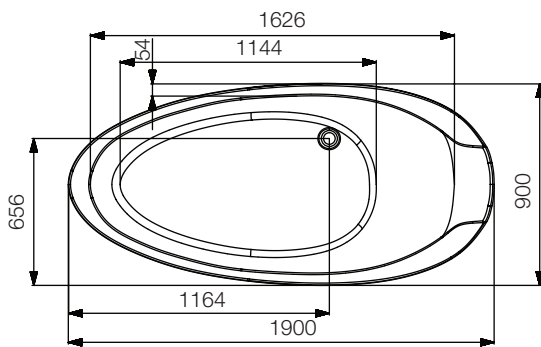

PRODUCT DETAILS

Range Name	TIAARA
Category	BUILT IN BATH TUB
Code	ABT-WHT-TIAARA190X
Size (mm)	1900 x 900 x 520
Material	Acrylic PMMA
Reinforcement	PU GREEN

PRODUCT IMAGE

TECHNICAL DRAWING

Top View

Side View

Accessories Included

FEATURES

- Size: 1900 x 900 x 520 mm
- Excellent Quality PMMA
- Excellent Finish
- Great Elasticity
- Good Strength
- Scratch Resistance
- Effective Insulator
- Higher Grade Quality

CERTIFICATION

Compliance: EN 14516: 2015+A1:2018

DISCLAIMER: Our every effort has been made to ensure factual accuracy, the information presented subject to changes due to requirements in different sites, markets and/ or countries. All dimensions are in mm (Tolerance ± 5 MM). Jaquar reserves the right to make the necessary amendments at any time without prior notice.