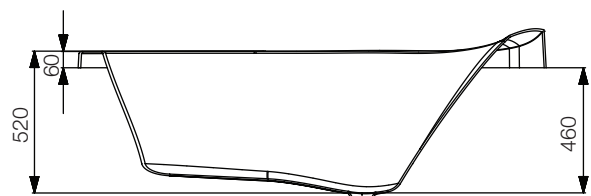

PRODUCT DETAILS

Range Name	TIAARA
Category	BUILT IN BATH TUB
Code	ABT-WHT-TIAARA190X
Size (mm)	1900 x 900 x 520
Material	Acrylic PMMA
Reinforcement	PU GREEN

PRODUCT IMAGE

TECHNICAL DRAWING

Top View

Side View

Accessories Included

FEATURES

- Size: 1900 x 900 x 520 mm
- Excellent Quality PMMA
- Excellent Finish
- Great Elasticity
- Good Strength
- Scratch Resistance
- Effective Insulator
- Higher Grade Quality