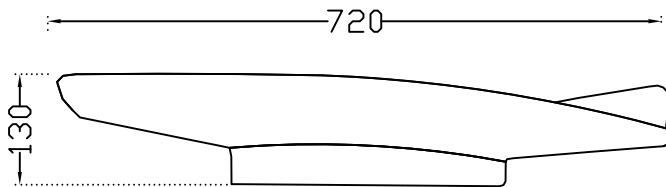

TOP VIEW

BACK VIEW

SIDE VIEW

	Jaquar Group Global Headquarters Plot No. 3, Sector- M-11, IMT Manesar Gurgaon, NCR - 122050, India E-mail : Sales: support@jaquar.com Customer Service : service@jaquar.com		ITEM CODE	ADS-WHT-64917
			ITEM TYPE	TABLE TOP BASIN
			ITEM SIZE	720X370X130 mm
	ALL DIMENSIONS ARE IN MM. (TOLERANCE ± 5 MM)			