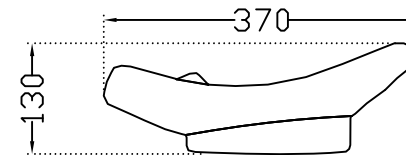

TOP VIEW

BACK VIEW

SIDE VIEW

	Jaquar Group Global Headquarters Plot No. 3, Sector- M-11, IMT Manesar Gurgaon, NCR - 122050, India E-mail : Sales: support@jaquar.com Customer Service : service@jaquar.com		ITEM CODE	ADS-WHT-64917
			ITEM TYPE	TABLE TOP BASIN
			ITEM SIZE	720X370X130 mm
	ALL DIMENSIONS ARE IN MM. (TOLERANCE ± 5 MM)			