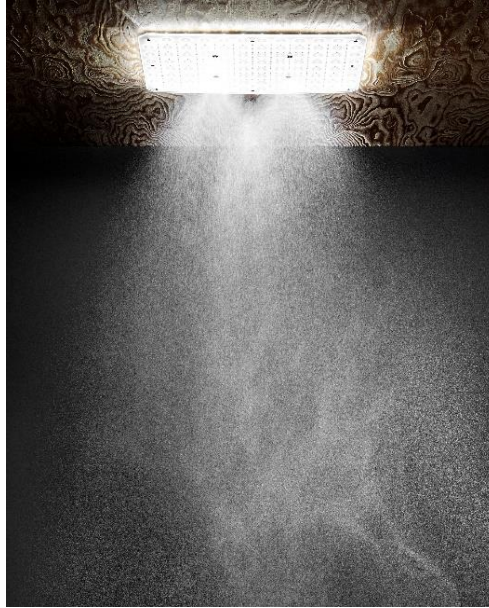

RAINJOY LUMOS SHOWERS

help immerse your body in a heavenly water giving you an experience of nature's downpour with a source of natural light – which truly defines an exquisite shower experience

product rationale

Unlike the traditional bathroom system where light does not spread towards shower area and the moisture deters the light exposure making the shower area looks dull.

Jaquar Rainjoy Lumos showers enhances the mood and experience, helping stay longer in shower

product function

waterfall

the finest in extra large, concealed, overhead showers

rain shower

welcome the emptying of the clouds with arms wide open

mist

lose yourself in the kiss of a million droplets a minute

LED

a shower that turns into a healing light the mood with a choice of chromatic lights – further helps in relaxing and energizing

Nozzle Tips -
Rain Shower

Mist Function

 **Nozzle Tips -
Rain Shower**

 **Waterfall
Function**