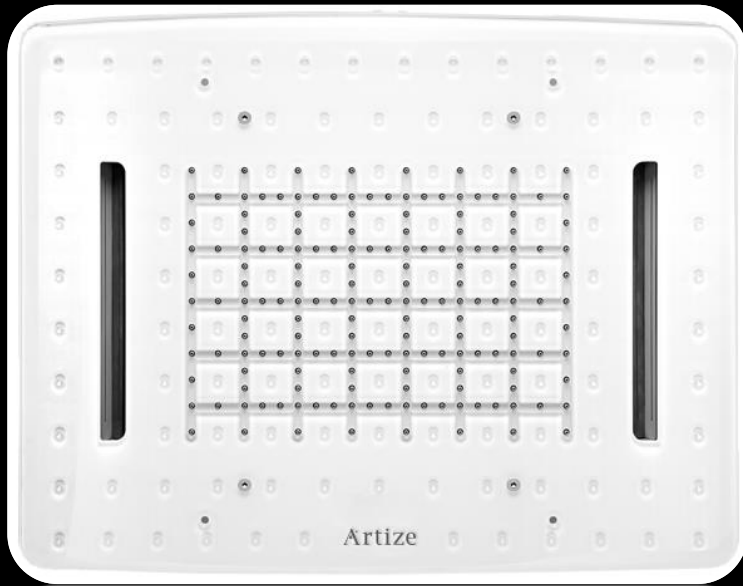

- CHROMO THERAPY (RGB): LED 28.8W WITH 12V 3A POWER SUPPLY (SMPS) INCLUDING CONTROLLER, CONNECTING TO AC 100-240V, 50-60HZ
- 2-FUNCTIONS
 - RAIN
 - 4 X MIST

OSA-ACY-70033iV6

RAINJOY LUMOS SHOWER 480X330MM RGB LED FRONT PANEL WITH AISI 304 STAINLESS STEEL BASE PLATE INCLUDED REMOTE CONTROL & INSTALLATION KIT FOR FALSE CEILING

- CHROMO THERAPY (RGB): LED 28.8W WITH 12V 3A POWER SUPPLY (SMPS) INCLUDING CONTROLLER, CONNECTING TO AC 100-240V, 50-60HZ
- 2-FUNCTIONS
 - RAIN
 - 4 X MIST (COMPATIBLE WITH IV6)

OSA-ACY-70035

RAINJOY LUMOS SHOWER 600X472MM RGB LED FRONT PANEL WITH AISI 304 STAINLESS STEEL BASE PLATE INCLUDED REMOTE CONTROL & INSTALLATION KIT FOR FALSE CEILING

- CHROMO THERAPY (RGB): LED 39.6W WITH 12V 5A POWER SUPPLY (SMPS) INCLUDING CONTROLLER, CONNECTING TO AC 100-240V, 50-60HZ
- 2-FUNCTIONS
 - RAIN
 - 4 X MIST

OSA-ACY-70035iV6

RAINJOY LUMOS SHOWER 600X472MM RGB LED FRONT PANEL WITH AISI 304 STAINLESS STEEL BASE PLATE INCLUDED REMOTE CONTROL & INSTALLATION KIT FOR FALSE CEILING

- CHROMO THERAPY (RGB): LED 39.6W WITH 12V 5A POWER SUPPLY (SMPS) INCLUDING CONTROLLER, CONNECTING TO AC 100-240V, 50-60HZ
- 2-FUNCTIONS
 - RAIN
 - 4 X MIST (COMPATIBLE WITH IV6)

OSA-ACY-70039

RAINJOY LUMOS SHOWER 600X472MM RGB LED FRONT PANEL WITH AISI 304 STAINLESS STEEL BASE PLATE INCLUDED REMOTE CONTROL & INSTALLATION KIT FOR FALSE CEILING