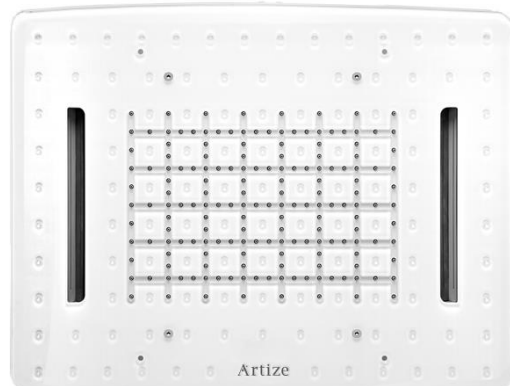

the advantages

2

Remote Control

- **Light & Easy**

Each Rainjoy **Lumos** shower comes with the convenience of cordless, waterproof remote control which lets you customise your chromotherapy experience. With a simple press of a button, you can choose a relaxing color to shower in. Or switch to an energising, pulsating, multiple color experience. The colors also change at a speed that you control.

3

Easy to clean

- **Just wipe it!**

When Nozzles get blocked, just wipe the nozzles with hand or cleaning tool through the groove of nozzles.

OSA-70031 (370 X 250mm)

Rain
2 x Mist

OSA-70035 (600 X 472mm)

Rain
4 x Mist

OSA-70043 (480 X 330mm)

Rain
Waterfall

OSA-70033 (480 X 330mm)

Rain
4 x Mist

OSA-70039 (600 X 472mm)

Rain
2 x Waterfall

OSA-70041 (1000 X 750mm)

Rain
Waterfall
Water Column