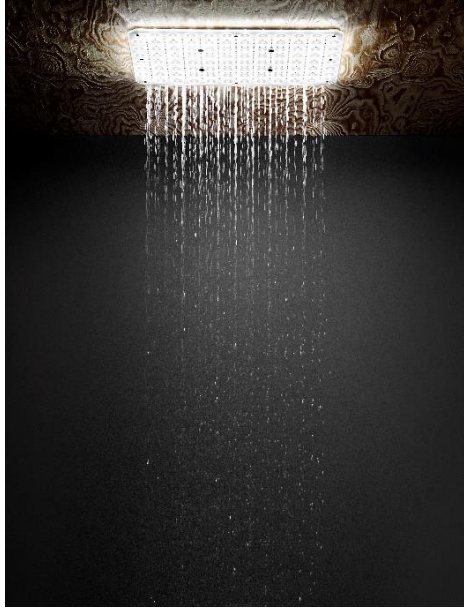

RAINJOY LUMOS SHOWERS

help immerse your body in a heavenly water giving you an experience of nature's downpour with a source of natural light – which truly defines an exquisite shower experience

product rationale

Unlike the traditional bathroom system where light does not spread towards shower area and the moisture deters the light exposure making the shower area looks dull.

Jaquar Rainjoy Lumos showers enhances the mood and experience, helping stay longer in shower

product function

waterfall

the finest in extra large, concealed, overhead showers

rain shower

welcome the emptying of the clouds with arms wide open

mist

lose yourself in the kiss of a million droplets a minute

LED

a shower that turns into a healing light the mood with a choice of chromatic lights – further helps in relaxing and energizing

Nozzle Tips -
Rain Shower

Mist Function

 **Nozzle Tips -
Rain Shower**

 **Waterfall
Function**