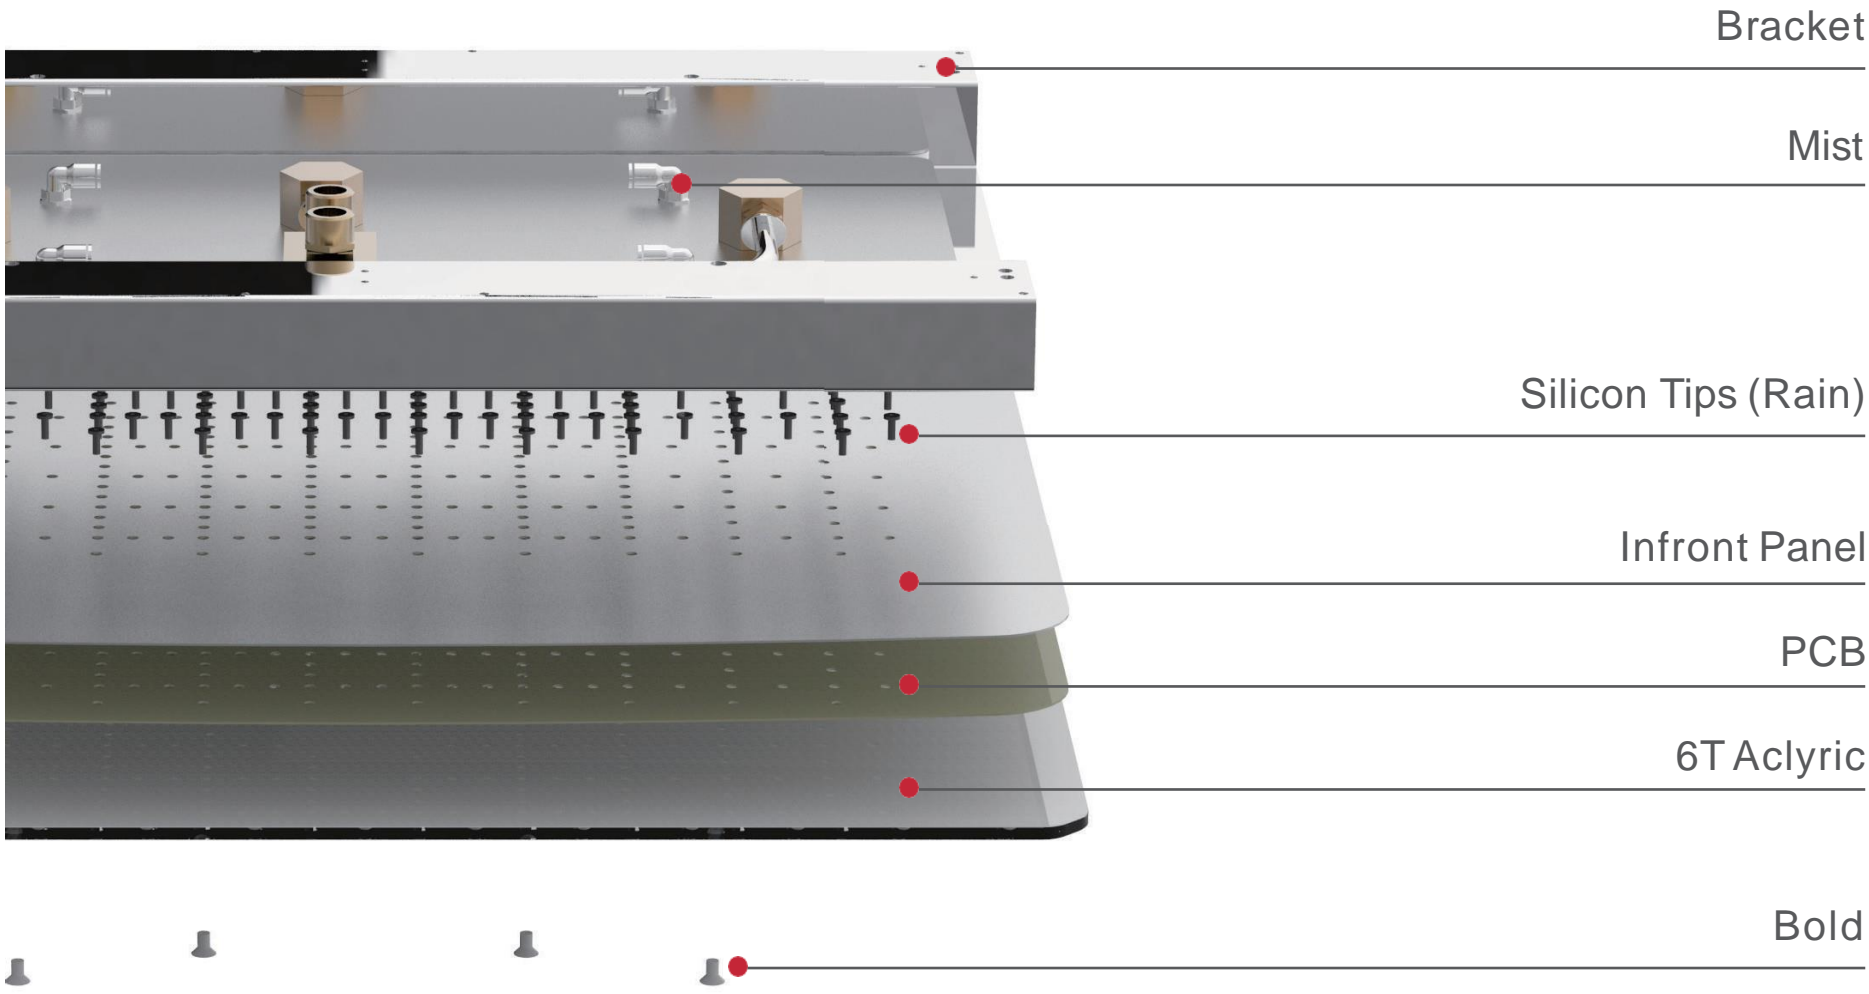

the Cross-section

the advantages

light up the value
of led shower

LUMOS

OTHER LED
HEADSHOWER

remote control

easy clean

1