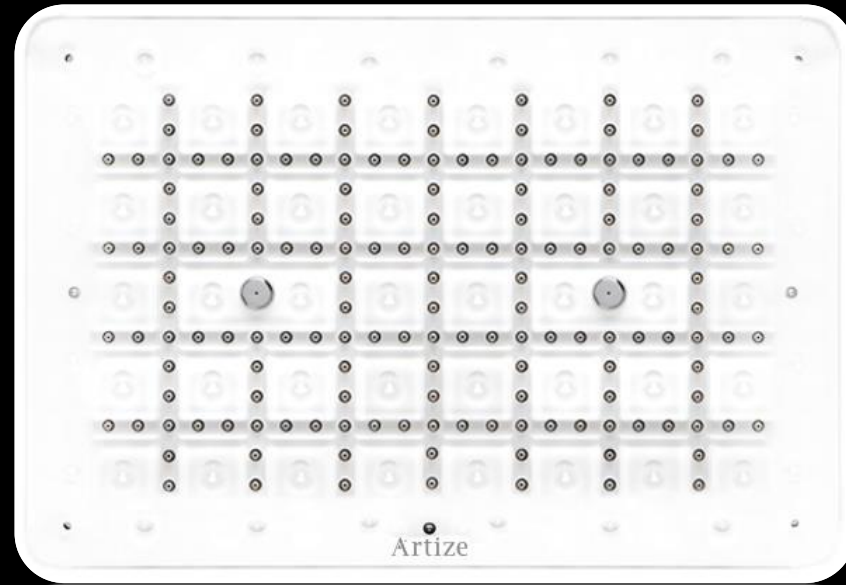

OSA-70043 (480 X 330mm)

Rain
Waterfall

OSA-70033 (480 X 330mm)

Rain
4 x Mist

OSA-70039 (600 X 472mm)

Rain
2 x Waterfall

OSA-70041 (1000 X 750mm)

Rain
Waterfall
Water Column

OSA-70045 (1000 X 750mm)

Rain
Waterfall
6 x Mist

a solution for every consumer need

OSA-ACY-70031

RAINJOY LUMOS SHOWER 370X250MM RGB LED FRONT PANEL WITH AISI 304 STAINLESS STEEL BASE PLATE INCLUDED REMOTE CONTROL & INSTALLATION KIT FOR FALSE CEILING