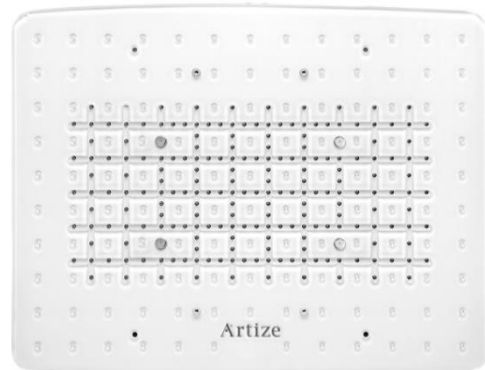

the advantages

2

Remote Control

- **Light & Easy**

Each Rainjoy **Lumos** shower comes with the convenience of cordless, waterproof remote control which lets you customise your chromotherapy experience. With a simple press of a button, you can choose a relaxing color to shower in. Or switch to an energising, pulsating, multiple color experience. The colors also change at a speed that you control.

3

Easy to clean

- **Just wipe it!**

When Nozzles get blocked, just wipe the nozzles with hand or cleaning tool through the groove of nozzles.

OSA-70031 (370 X 250mm)

Rain
2 x Mist

OSA-70035 (600 X 472mm)

Rain
4 x Mist

OSA-70043 (480 X 330mm)

Rain
Waterfall

OSA-70033 (480 X 330mm)

Rain
4 x Mist

OSA-70039 (600 X 472mm)

Rain
2 x Waterfall

OSA-70041 (1000 X 750mm)

Rain
Waterfall
Water Column