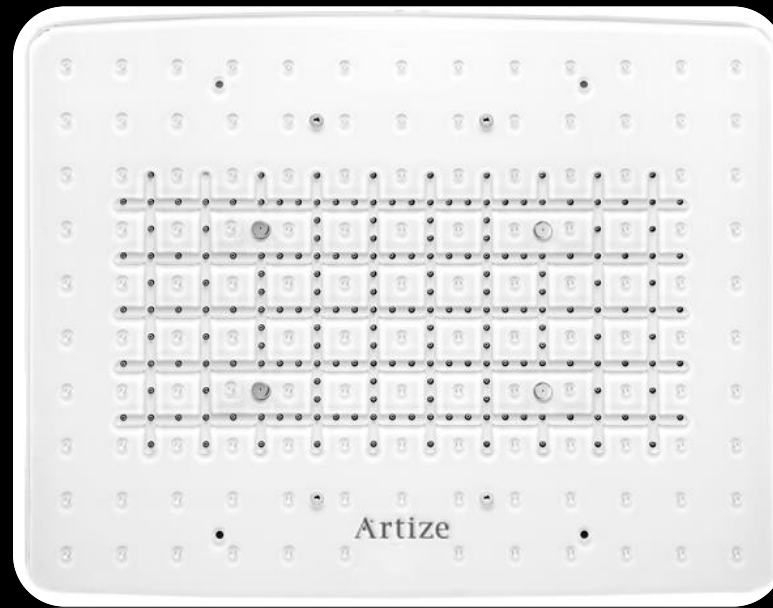

- CHROMO THERAPY (RGB): LED 18.0W WITH 12V 3A POWER SUPPLY (SMPS) INCLUDING CONTROLLER, CONNECTING TO AC 100-240V, 50-60HZ
- 2-FUNCTIONS
 - RAIN
 - 2 X MIST

OSA-ACY-70031iV6

RAINJOY LUMOS SHOWER 370X250MM RGB LED FRONT PANEL WITH AISI 304 STAINLESS STEEL BASE PLATE INCLUDED REMOTE CONTROL & INSTALLATION KIT FOR FALSE CEILING

- CHROMO THERAPY (RGB): LED 18.0W WITH 12V 3A POWER SUPPLY (SMPS) INCLUDING CONTROLLER, CONNECTING TO AC 100-240V, 50-60HZ
- 2-FUNCTIONS
 - RAIN
 - 2 X MIST (COMPATIBLE WITH IV6)

OSA-ACY-70033

RAINJOY LUMOS SHOWER 480X330MM RGB LED FRONT PANEL WITH AISI 304 STAINLESS STEEL BASE PLATE INCLUDED REMOTE CONTROL & INSTALLATION KIT FOR FALSE CEILING

- CHROMO THERAPY (RGB): LED 28.8W WITH 12V 3A POWER SUPPLY (SMPS) INCLUDING CONTROLLER, CONNECTING TO AC 100-240V, 50-60HZ
- 2-FUNCTIONS
 - RAIN
 - 4 X MIST

OSA-ACY-70033iV6

RAINJOY LUMOS SHOWER 480X330MM RGB LED FRONT PANEL WITH AISI 304 STAINLESS STEEL BASE PLATE INCLUDED REMOTE CONTROL & INSTALLATION KIT FOR FALSE CEILING

- CHROMO THERAPY (RGB): LED 28.8W WITH 12V 3A POWER SUPPLY (SMPS) INCLUDING CONTROLLER, CONNECTING TO AC 100-240V, 50-60HZ
- 2-FUNCTIONS
 - RAIN
 - 4 X MIST (COMPATIBLE WITH IV6)

OSA-ACY-70035

RAINJOY LUMOS SHOWER 600X472MM RGB LED FRONT PANEL WITH AISI 304 STAINLESS STEEL BASE PLATE INCLUDED REMOTE CONTROL & INSTALLATION KIT FOR FALSE CEILING