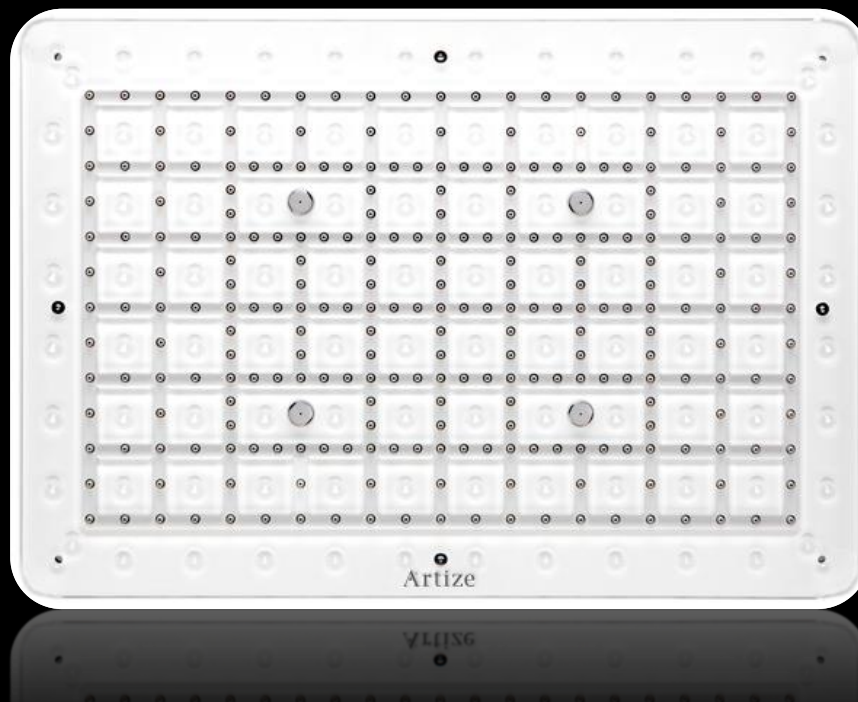

OSA-ACY-70033

RAINJOY LUMOS SHOWER 480X330MM RGB LED FRONT PANEL WITH AISI 304 STAINLESS STEEL BASE PLATE INCLUDED REMOTE CONTROL & INSTALLATION KIT FOR FALSE CEILING

- CHROMO THERAPY (RGB): LED 28.8W WITH 12V 3A POWER SUPPLY (SMPS) INCLUDING CONTROLLER, CONNECTING TO AC 100-240V, 50-60HZ
- 2-FUNCTIONS
  - RAIN
  - 4 X MIST

OSA-ACY-70033iV6

RAINJOY LUMOS SHOWER 480X330MM RGB LED FRONT PANEL WITH AISI 304 STAINLESS STEEL BASE PLATE INCLUDED REMOTE CONTROL & INSTALLATION KIT FOR FALSE CEILING

- CHROMO THERAPY (RGB): LED 28.8W WITH 12V 3A POWER SUPPLY (SMPS) INCLUDING CONTROLLER, CONNECTING TO AC 100-240V, 50-60HZ
- 2-FUNCTIONS
  - RAIN
  - 4 X MIST (COMPATIBLE WITH IV6)