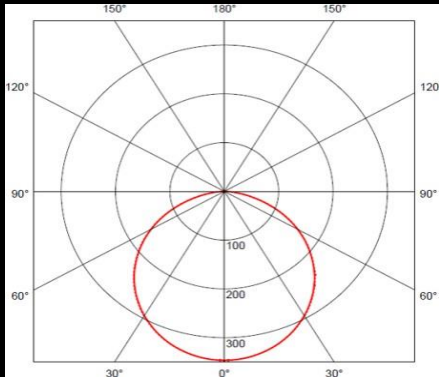

the advantages

light up the value
of led shower

LUMOS