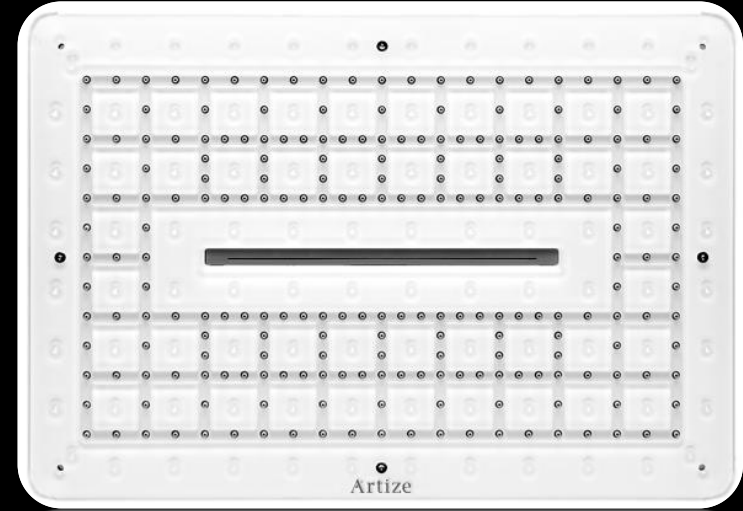

OSA-ACY-70043

RAINJOY LUMOS SHOWER 480X330MM RGB LED FRONT PANEL WITH AISI 304 STAINLESS STEEL BASE PLATE INCLUDED REMOTE CONTROL & INSTALLATION KIT FOR FALSE CEILING

- CHROMO THERAPY (RGB): LED 28.8W WITH 12V 3A POWER SUPPLY (SMPS) INCLUDING CONTROLLER, CONNECTING TO AC 100-240V, 50-60HZ
- 2-FUNCTIONS
  - RAIN
  - WATERFALL