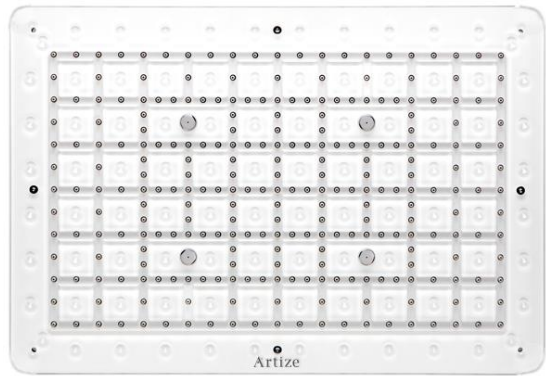

3

Easy to clean

- **Just wipe it!**

When Nozzles get blocked, just wipe the nozzles with hand or cleaning tool through the groove of nozzles.

OSA-70031 (370 X 250mm)

Rain
2 x Mist

OSA-70035 (600 X 472mm)

Rain
4 x Mist

OSA-70043 (480 X 330mm)

Rain
Waterfall

OSA-70033 (480 X 330mm)

Rain
4 x Mist

OSA-70039 (600 X 472mm)

Rain
2 x Waterfall

OSA-70041 (1000 X 750mm)

Rain
Waterfall
Water Column