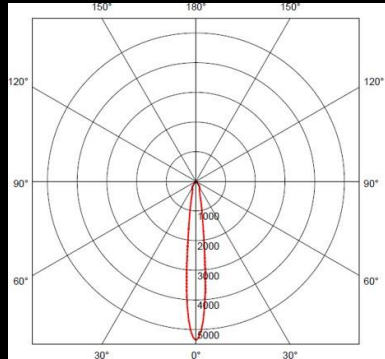

OTHER LED
HEADSHOWER