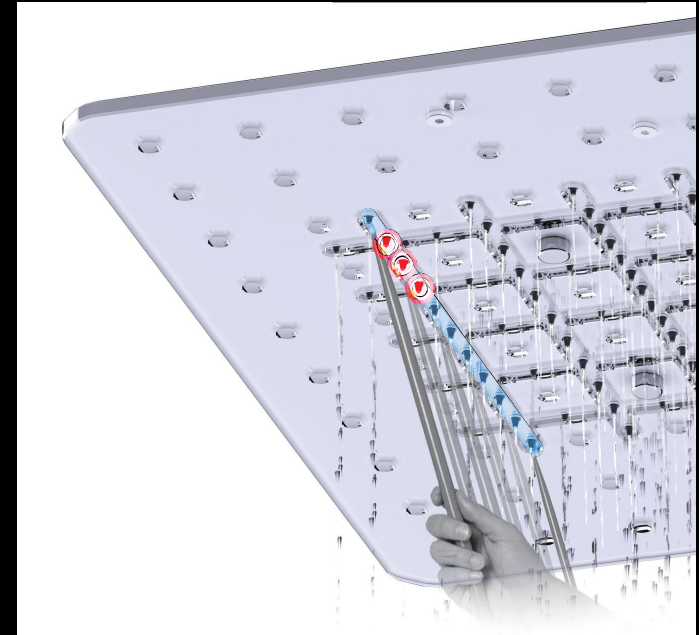

LED

a shower that turns into a healing light the mood with a choice of chromatic lights – further helps in relaxing and energizing

Nozzle Tips -
Rain Shower

Mist Function

 **Nozzle Tips -
Rain Shower**

 **Waterfall
Function**

the Cross-section

the advantages

light up the value
of led shower

LUMOS

OTHER LED
HEADSHOWER

remote control

easy clean

1

Light up the LED shower

○ Light Distribution

Higher, efficiency of LED Light.

The way of Light Distribution is patent.

The luminary efficiency is 71% which is almost 20% higher than other LED showers.

It maximize the healing effect of Chromotherapy

the advantages

2

Remote Control

- **Light & Easy**

Each Rainjoy **Lumos** shower comes with the convenience of cordless, waterproof remote control which lets you customise your chromotherapy experience. With a simple press of a button, you can choose a relaxing color to shower in. Or switch to an energising, pulsating, multiple color experience. The colors also change at a speed that you control.