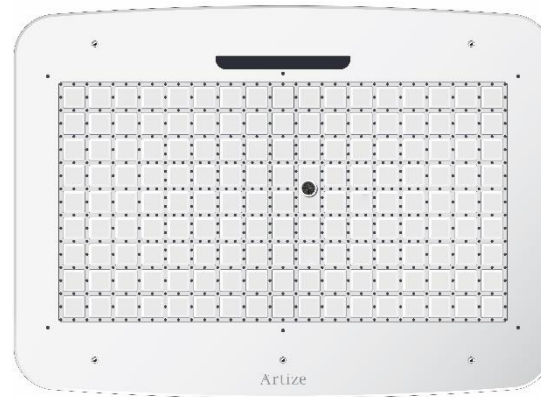

OSA-70043 (480 X 330mm)

Rain
Waterfall

OSA-70033 (480 X 330mm)

Rain
4 x Mist

OSA-70039 (600 X 472mm)

Rain
2 x Waterfall

OSA-70041 (1000 X 750mm)

Rain
Waterfall
Water Column

OSA-70045 (1000 X 750mm)

Rain
Waterfall
6 x Mist

a solution for every consumer need

OSA-ACY-70031

RAINJOY LUMOS SHOWER 370X250MM RGB LED FRONT PANEL WITH AISI 304 STAINLESS STEEL BASE PLATE INCLUDED REMOTE CONTROL & INSTALLATION KIT FOR FALSE CEILING