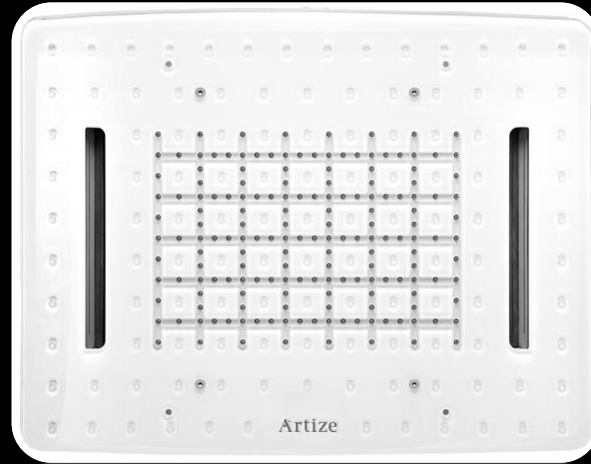

- 3-FUNCTIONS

- RAIN

- WATERFALL

- WATER COLUMN

DESIGN YOUR SHOWERING CONCEPT WITH - RAINJOY LUMOS

CONCEPT - 1

A

- 1
- 2
- 3
- 4
- 5

C : Cellini Bath Tub Spout with button attachment | SPT-CHR-47463

C : Body Shower | BSA-CHR-70071

DESIGN YOUR SHOWERING CONCEPT WITH - RAINJOY LUMOS

CONCEPT - 1

A

1

2

3