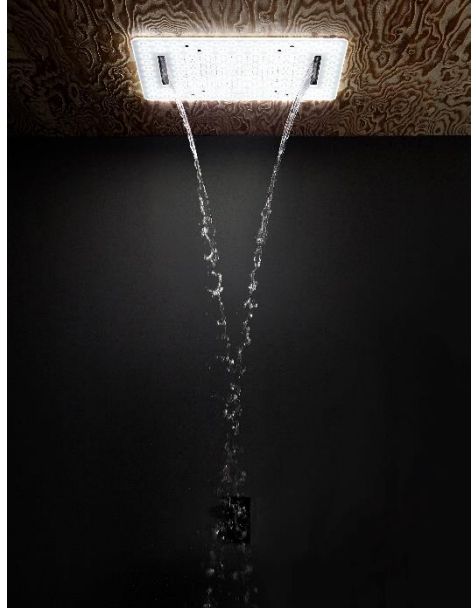

product function

waterfall

the finest in extra large, concealed, overhead showers