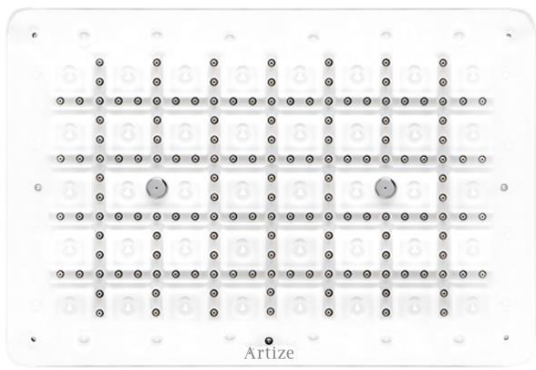

the advantages

2

Remote Control

- **Light & Easy**

Each Rainjoy **Lumos** shower comes with the convenience of cordless, waterproof remote control which lets you customise your chromotherapy experience. With a simple press of a button, you can choose a relaxing color to shower in. Or switch to an energising, pulsating, multiple color experience. The colors also change at a speed that you control.

3

Easy to clean

- **Just wipe it!**

When Nozzles get blocked, just wipe the nozzles with hand or cleaning tool through the groove of nozzles.

OSA-70031 (370 X 250mm)

Rain
2 x Mist

OSA-70035 (600 X 472mm)

Rain
4 x Mist