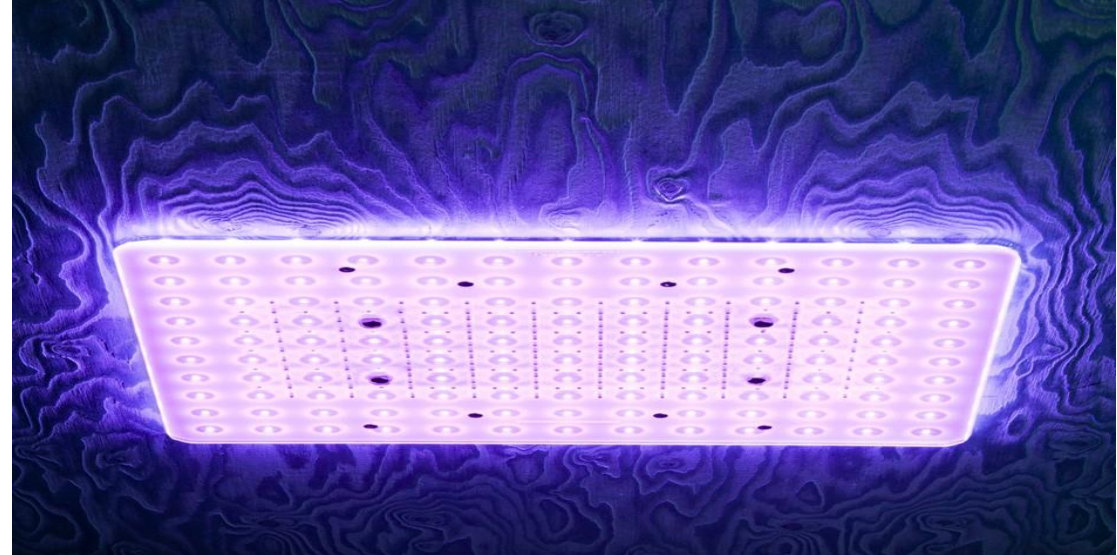

Light up the LED shower

○ Light Distribution

Higher, efficiency of LED Light.

The way of Light Distribution is patent.

The luminary efficiency is 71% which is almost 20% higher than other LED showers.

It maximize the healing effect of Chromotherapy

the advantages

2

Remote Control

- **Light & Easy**

Each Rainjoy **Lumos** shower comes with the convenience of cordless, waterproof remote control which lets you customise your chromotherapy experience. With a simple press of a button, you can choose a relaxing color to shower in. Or switch to an energising, pulsating, multiple color experience. The colors also change at a speed that you control.