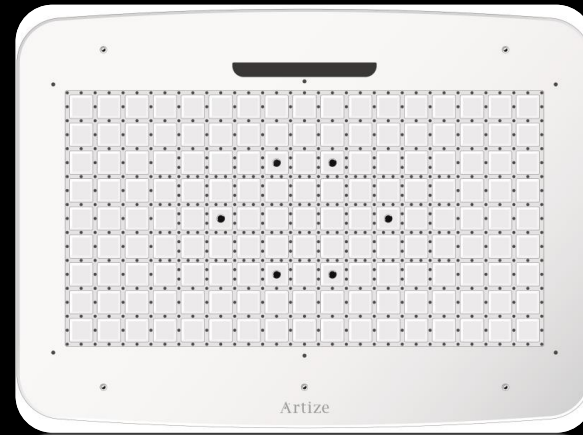

RAINJOY LUMOS SHOWER 1000X750MM RGB LED
FRONT PANEL WITH AISI 304 STAINLESS STEEL
BASE PLATE INCLUDED REMOTE CONTROL &
INSTALLATION KIT FOR FALSE CEILING

- CHROMO THERAPY (RGB): LED 94.5W WITH 12V
5A POWER SUPPLY (SMPS) INCLUDING
CONTROLLER, CONNECTING TO AC 100-240V, 50-
60HZ

- 3-FUNCTIONS

- RAIN

- WATERFALL

- WATER COLUMN

DESIGN YOUR SHOWERING CONCEPT WITH - RAINJOY LUMOS

CONCEPT - 1

A

- 1
- 2
- 3
- 4
- 5