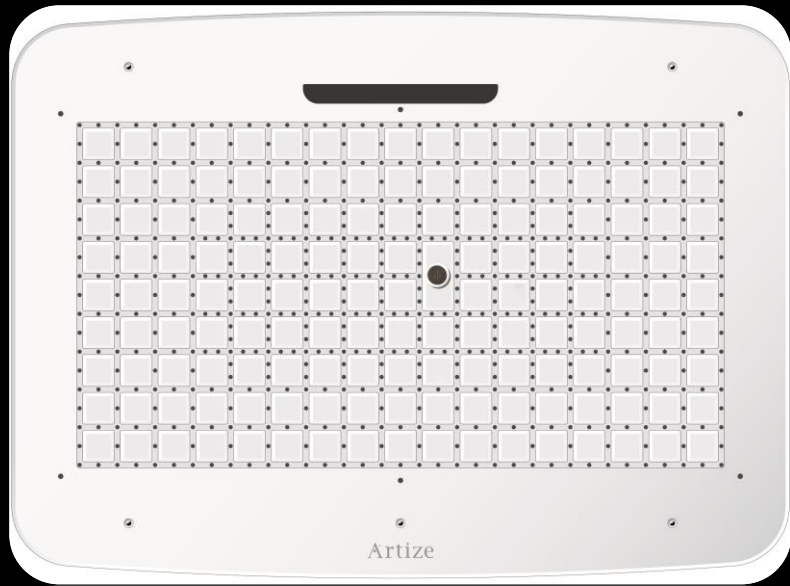

OSA-ACY-70041

RAINJOY LUMOS SHOWER 1000X750MM RGB LED
FRONT PANEL WITH AISI 304 STAINLESS STEEL
BASE PLATE INCLUDED REMOTE CONTROL &
INSTALLATION KIT FOR FALSE CEILING

- CHROMO THERAPY (RGB): LED 94.5W WITH 12V
5A POWER SUPPLY (SMPS) INCLUDING
CONTROLLER, CONNECTING TO AC 100-240V, 50-
60HZ

- 3-FUNCTIONS

- RAIN

- WATERFALL

- WATER COLUMN