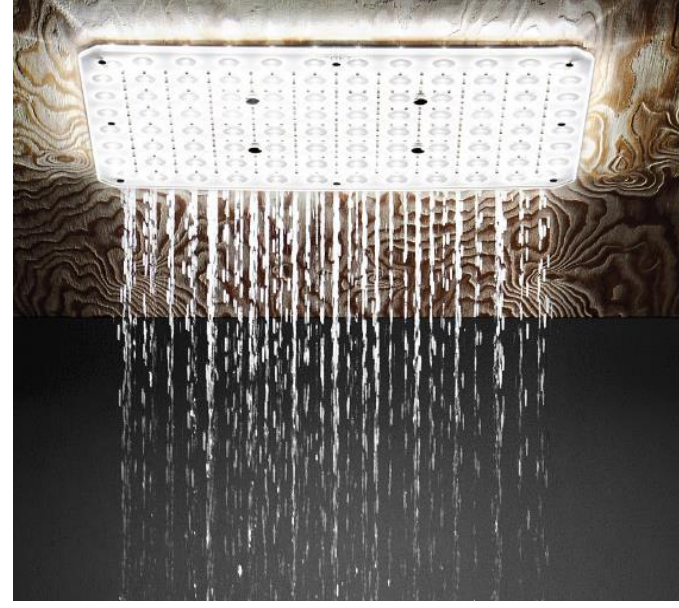

Unlike the traditional bathroom system where light does not spread towards shower area and the moisture deters the light exposure making the shower area looks dull.

Jaquar Rainjoy Lumos showers enhances the mood and experience, helping stay longer in shower

product function

waterfall

the finest in extra large, concealed, overhead showers

rain shower

welcome the emptying of the clouds with arms wide open

mist

lose yourself in the kiss of a million droplets a minute

LED

a shower that turns into a healing light the mood with a choice of chromatic lights – further helps in relaxing and energizing

Nozzle Tips -
Rain Shower

Mist Function

 **Nozzle Tips -
Rain Shower**

 **Waterfall
Function**

the Cross-section

the advantages

light up the value
of led shower

LUMOS

OTHER LED
HEADSHOWER

remote control

easy clean

1