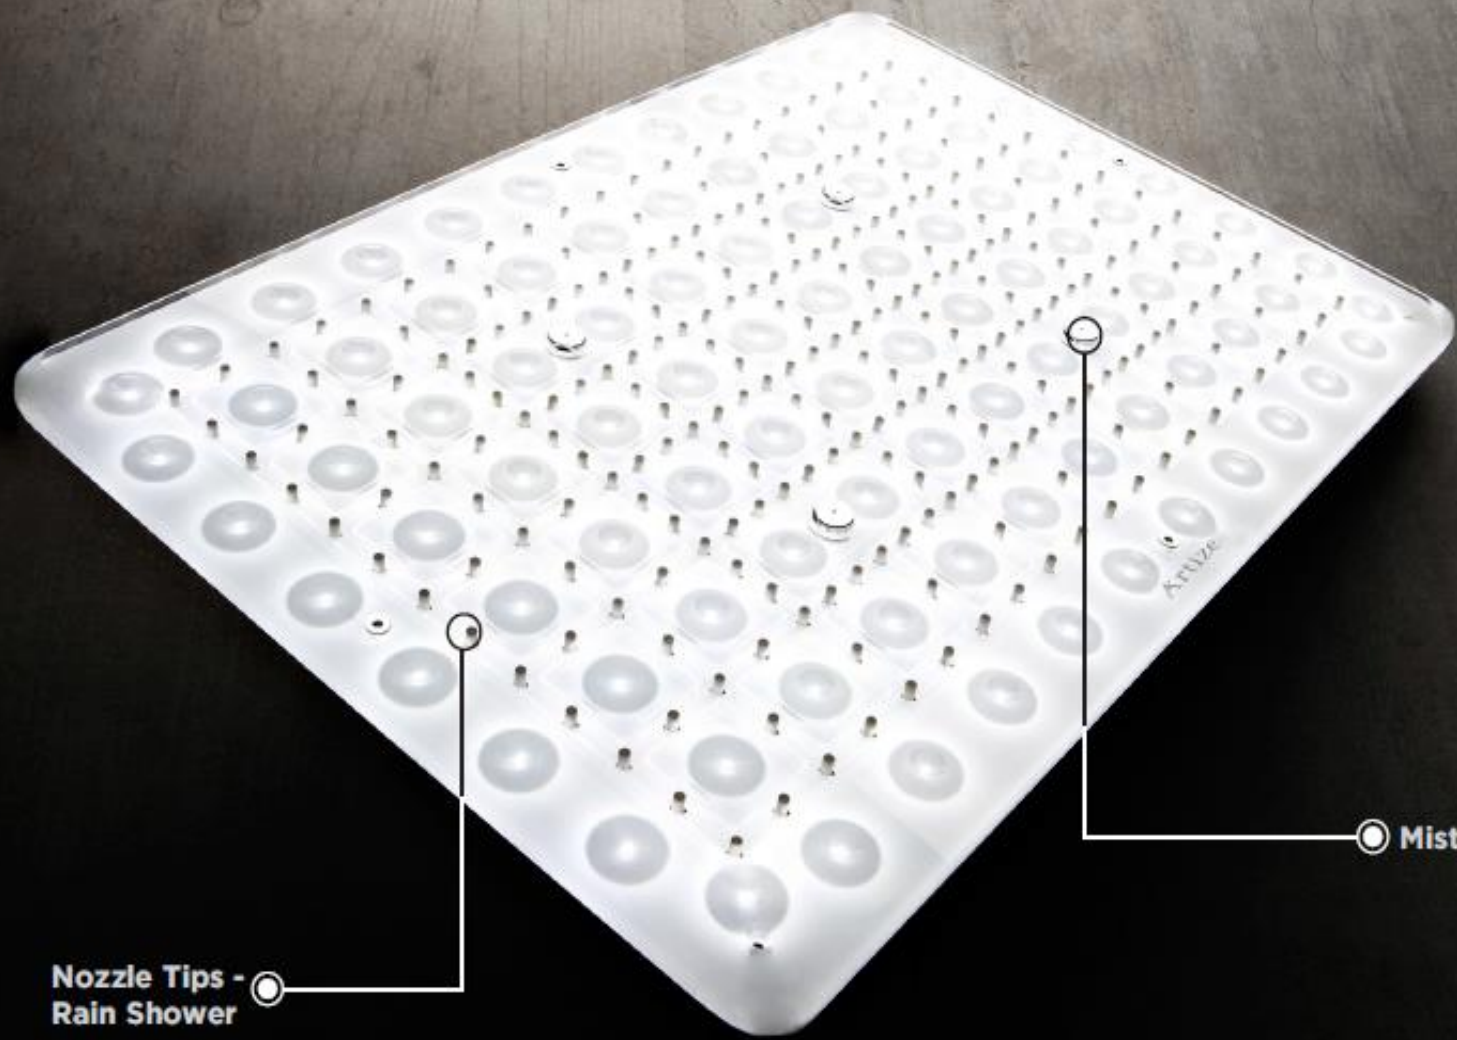

product function

waterfall

the finest in extra large, concealed, overhead showers

rain shower

welcome the emptying of the clouds with arms wide open

mist

lose yourself in the kiss of a million droplets a minute

LED

a shower that turns into a healing light the mood with a choice of chromatic lights – further helps in relaxing and energizing

Nozzle Tips -
Rain Shower

Mist Function

 **Nozzle Tips -
Rain Shower**

 **Waterfall
Function**