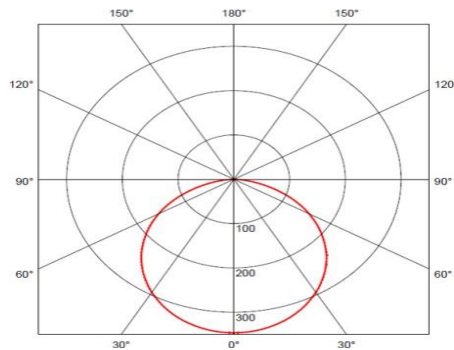

Light up the LED shower

○ Light Distribution

Higher, efficiency of LED Light.

The way of Light Distribution is patent.

The luminary efficiency is 71% which is almost 20% higher than other LED showers.

It maximize the healing effect of Chromotherapy