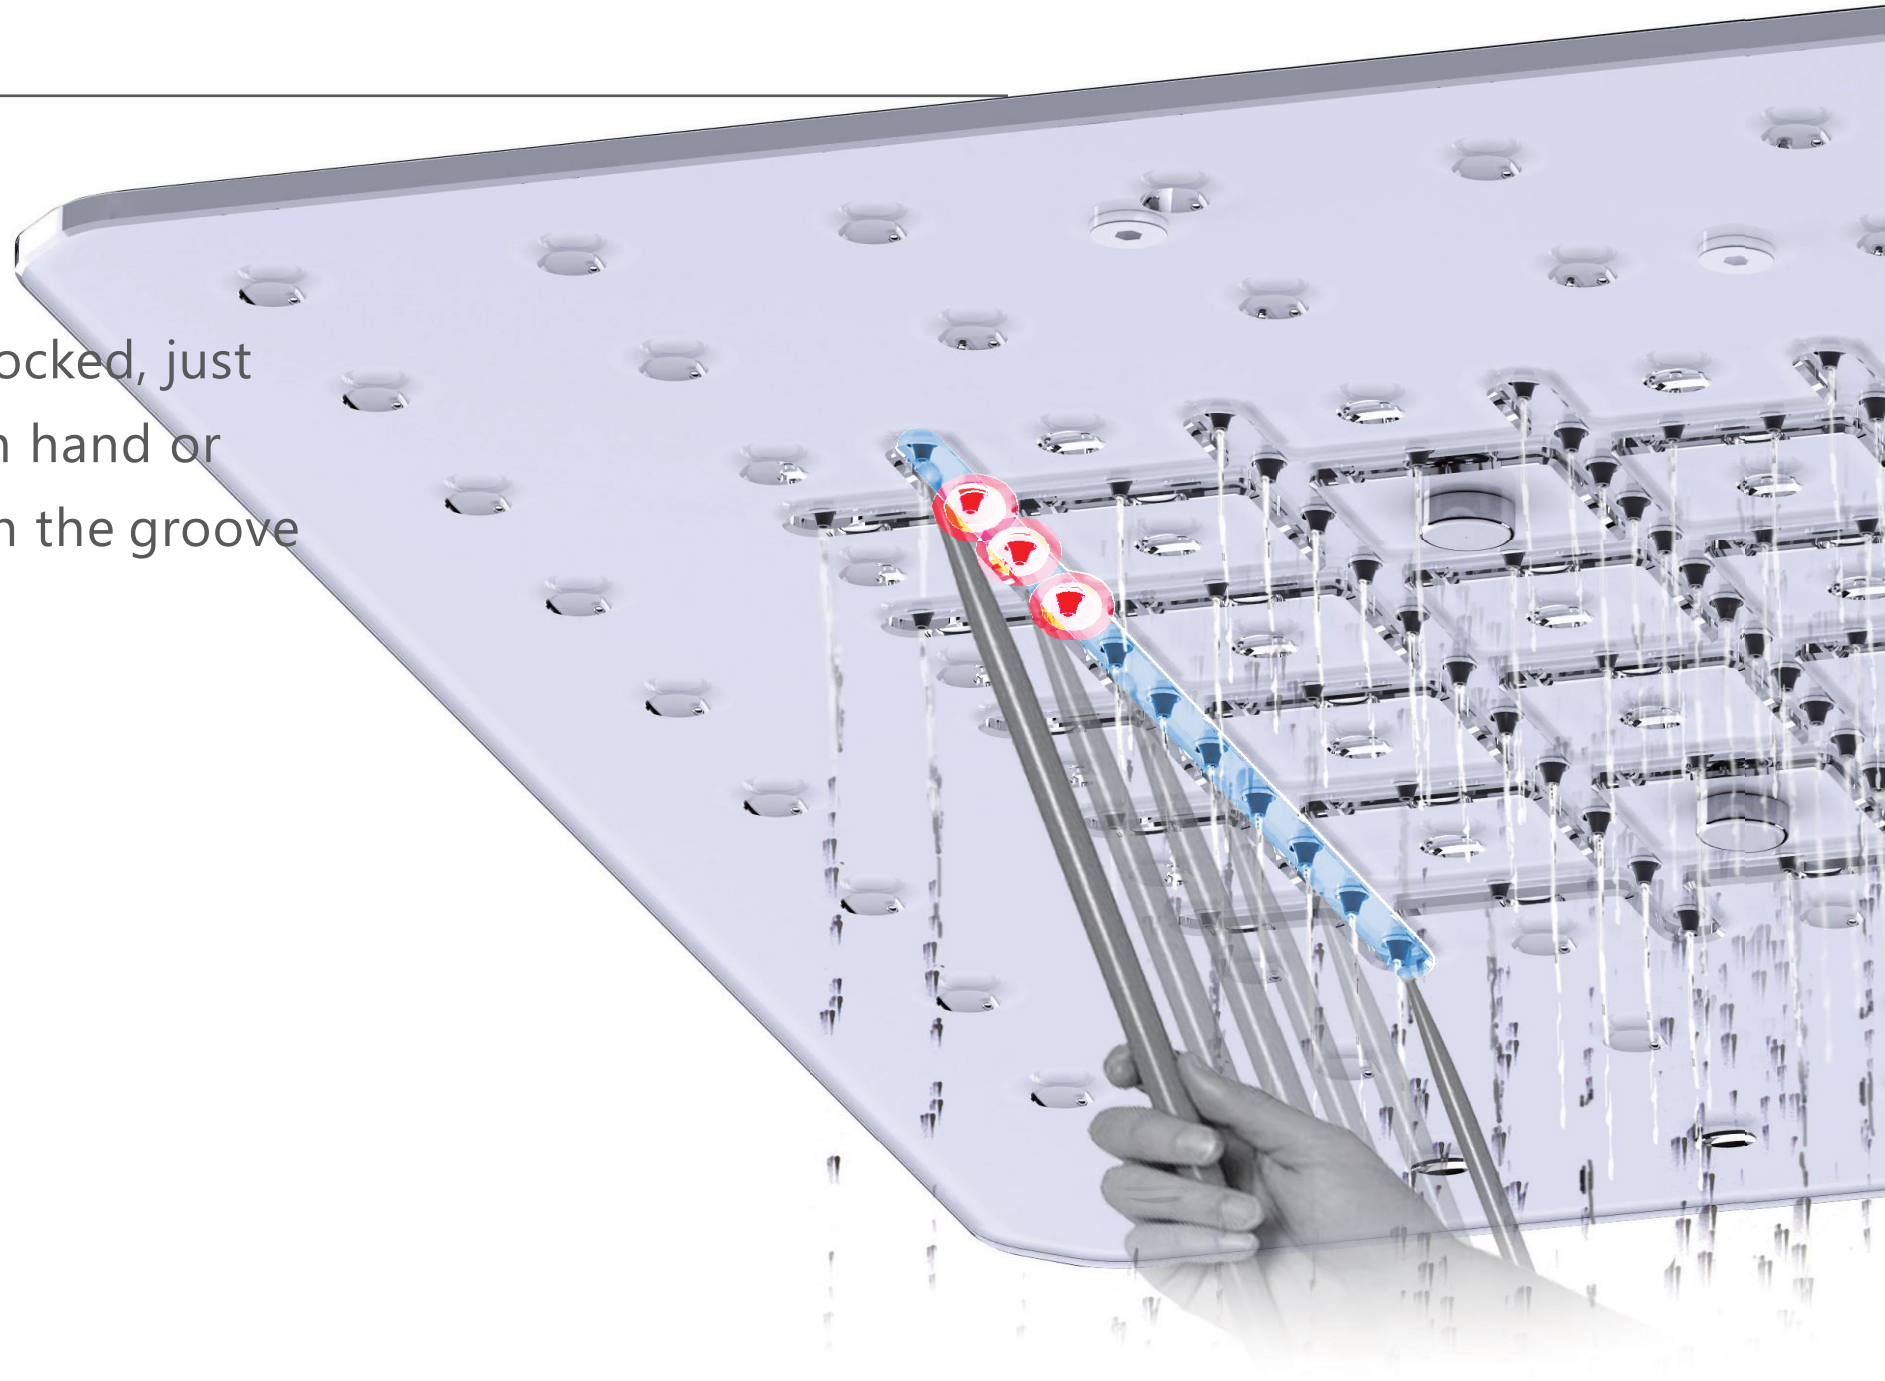

the advantages

2

Remote Control

- **Light & Easy**

Each Rainjoy **Lumos** shower comes with the convenience of cordless, waterproof remote control which lets you customise your chromotherapy experience. With a simple press of a button, you can choose a relaxing color to shower in. Or switch to an energising, pulsating, multiple color experience. The colors also change at a speed that you control.

3

Easy to clean

- **Just wipe it!**

When Nozzles get blocked, just wipe the nozzles with hand or cleaning tool through the groove of nozzles.

OSA-70031 (370 X 250mm)

Rain
2 x Mist

OSA-70035 (600 X 472mm)

Rain
4 x Mist