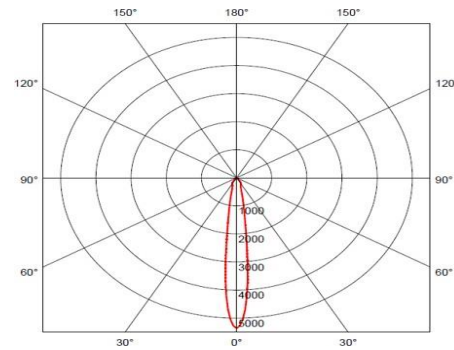

Light up the LED shower

○ Light Distribution

Higher, efficiency of LED Light.

The way of Light Distribution is patent.

The luminary efficiency is 71% which is almost 20% higher than other LED showers.

It maximize the healing effect of Chromotherapy