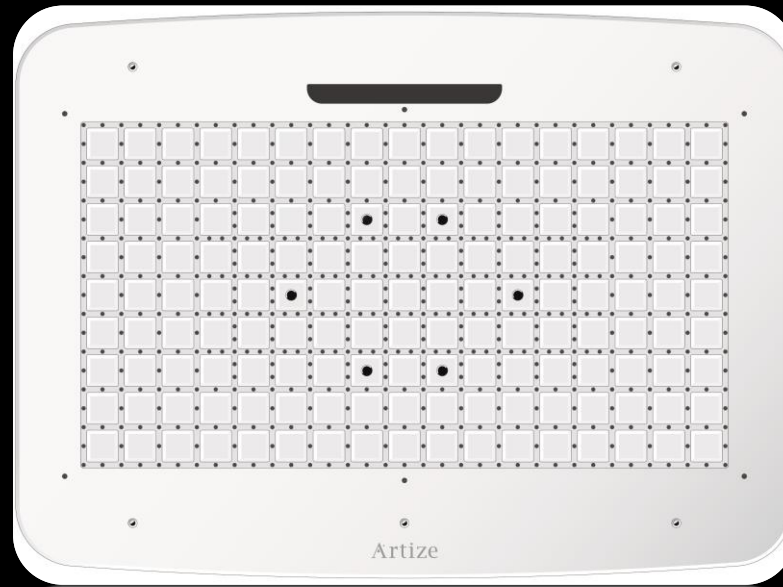

OSA-ACY-70045

RAINJOY LUMOS SHOWER 1000X750MM RGB LED FRONT PANEL WITH AISI 304 STAINLESS STEEL BASE PLATE INCLUDED REMOTE CONTROL & INSTALLATION KIT FOR FALSE CEILING

- CHROMO THERAPY (RGB): LED 94.5W WITH 12V 5A POWER SUPPLY (SMPS) INCLUDING CONTROLLER, CONNECTING TO AC 100-240V, 50-60HZ
- 3-FUNCTIONS
  - RAIN
  - WATERFALL
  - 6 X MIST

OSA-ACY-70045iV6

RAINJOY LUMOS SHOWER 1000X750MM RGB LED FRONT PANEL WITH AISI 304 STAINLESS STEEL BASE PLATE INCLUDED REMOTE CONTROL & INSTALLATION KIT FOR FALSE CEILING

- CHROMO THERAPY (RGB): LED 94.5W WITH 12V 5A POWER SUPPLY (SMPS) INCLUDING CONTROLLER, CONNECTING TO AC 100-240V, 50-60HZ
- 3-FUNCTIONS
  - RAIN
  - WATERFALL
  - 6 X MIST (COMPATIBLE WITH IV6)