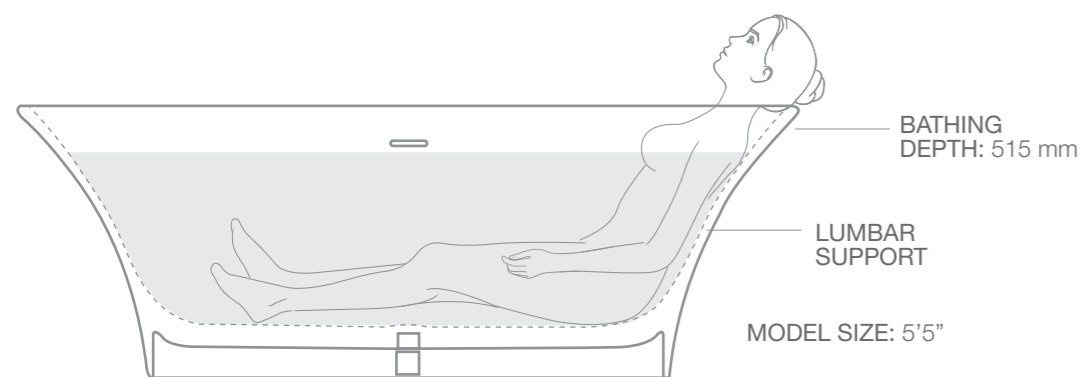

## CONFLUENCE Bathtub

The Artize Confluence bathtub is an elegant and timeless bathtub created by the combination of simple lines and essential geometries, merged with curved and organic surfaces.

It's a rectangular shape stretching out to the edges, transforming its geometry to become a soft and inviting shell, an embracing cocoon to relax in.

The biggest benefit of course is the ability to comfortably accommodate even two bathers at a time. A centrally located drain point and gently sloped, rounded sides ensure that whichever side you choose to face is perfectly comfortable.

The clever design touches of the Confluence bathtub extend to the technical aspects too. The integral drain and overflow system are built inside the walls of the bathtub, which makes installation extremely simple and eliminates all hassles of external plumbing and drain piping too.

- **Symmetrical design** for easy placement
- **Double-ended** to comfortably accommodate even two bathers
- **Rounded, sloped back** support for ultimate comfort
- **Design coordinated** with Confluence ensemble