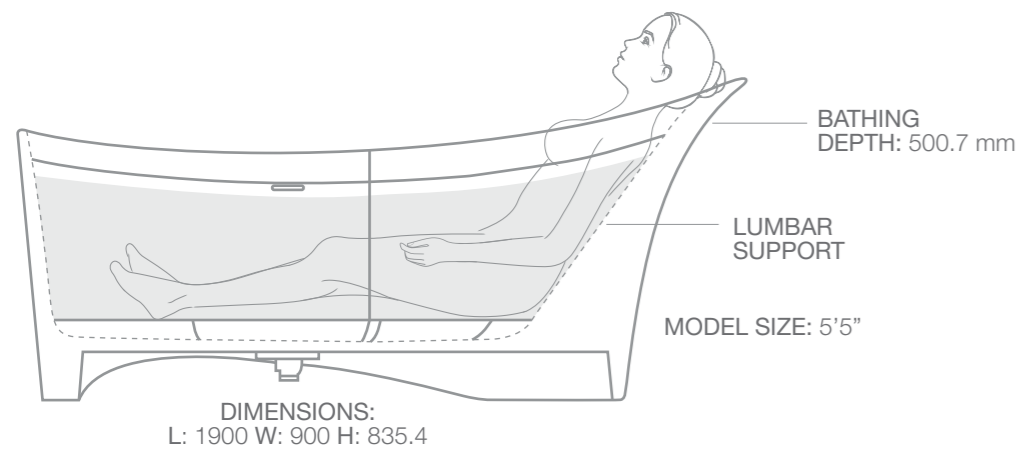

The biggest benefit of course is the ability to comfortably accommodate even two bathers at a time. A centrally located drain point and gently sloped, rounded sides ensure that whichever side you choose to face is perfectly comfortable.

### High-back, freestanding bathtub

The Tiaara freestanding bathtub's sinuous smooth contours echo the visual style of the Tiaara line. The concept brings alive the grandeur of bathtubs in a very contemporary light. The fluid monolithic form defines a sense of indulgence in the bathing experience, flared and enveloping in feel, and sculpted to look 'elevated' from the ground - creating a visual mystique of lightness and luxury.

With its asymmetric shape, the Tiaara bathtub's high back support provides greater comfort and relaxation for all body types. The matt finish and natural stone-like smoothness, make it inviting to touch as well.

The Tiaara bathtub too, features an integrated drain and overflow system built inside the walls of the bathtub, which eliminates the problems of installation, external plumbing and drain piping.

- **Sculpted to look 'elevated'** from the ground for visual lightness
- **Superior back support** for excellent lounging comfort
- **Coordinated design** to complement the Tiaara ensemble of fixtures
- **Integrated drain** and overflow system