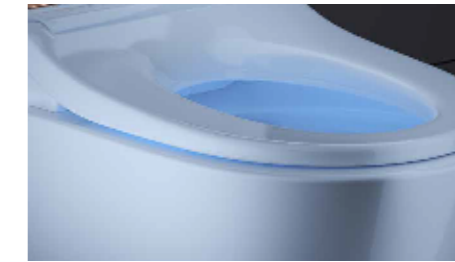

Seat cover temperature control: Adjust the seat temperature to your liking

Anti-bacterial clean glaze: A surface that prevents the growth of germs and is easy to clean too