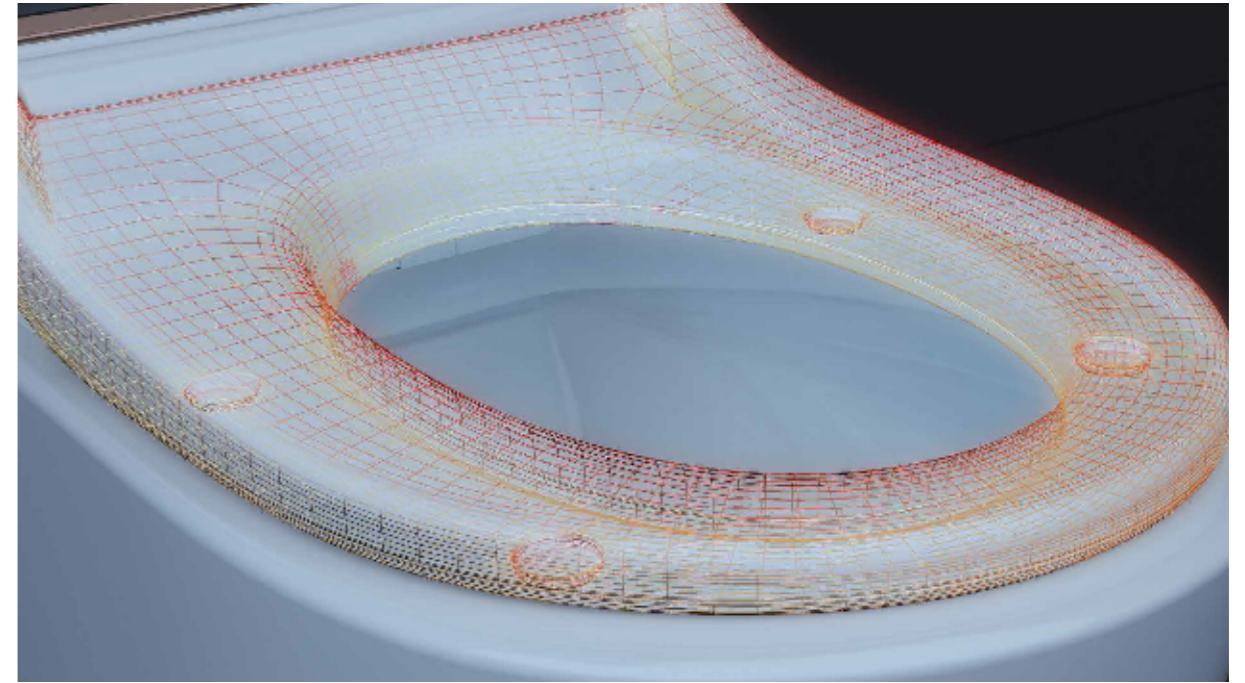

**AN EXPERIENCE TO CHANGE YOUR
PERCEPTION OF BATHROOMS.**

For too long, the world has allowed ceramics to exist without leaping forward to a new level of functionality. Luxelet by Artize is a product that alters your perception of what's possible in bathroom ceramics - when they are imbued with user-sensitive features and benefits, created with an understanding of interface design offering hygiene, convenience and sense.

**LIFE-CHANGING HYGIENE,
CONVENIENCE AND SENSE.**

Artize's Luxelet brings together an array of features that deliver unprecedented levels of hygiene, comfort and convenience. Experience some of these to know why you'll never be able to go back to other toilets ever again.

SENSOR ACTIVATED SEAT COVER:

The seat cover automatically opens as you approach. After use, the flush is activated automatically and eliminates the bowl residue, and the seat cover also closes gently.

Seat cover temperature control: Adjust the seat temperature to your liking

PRODUCT SPECIFICATIONS

IAS-BLW-79953BIPP
 Fully automatic rimless wall hung WC with PP seat cover, remote control, fixing accessories and accessories set, size: 380x600x480 mm
 Compatible with cistern : APC-WHT-5012500FSAF (sold as separate)
 Ceramic - White
 Seat cover panel - Black